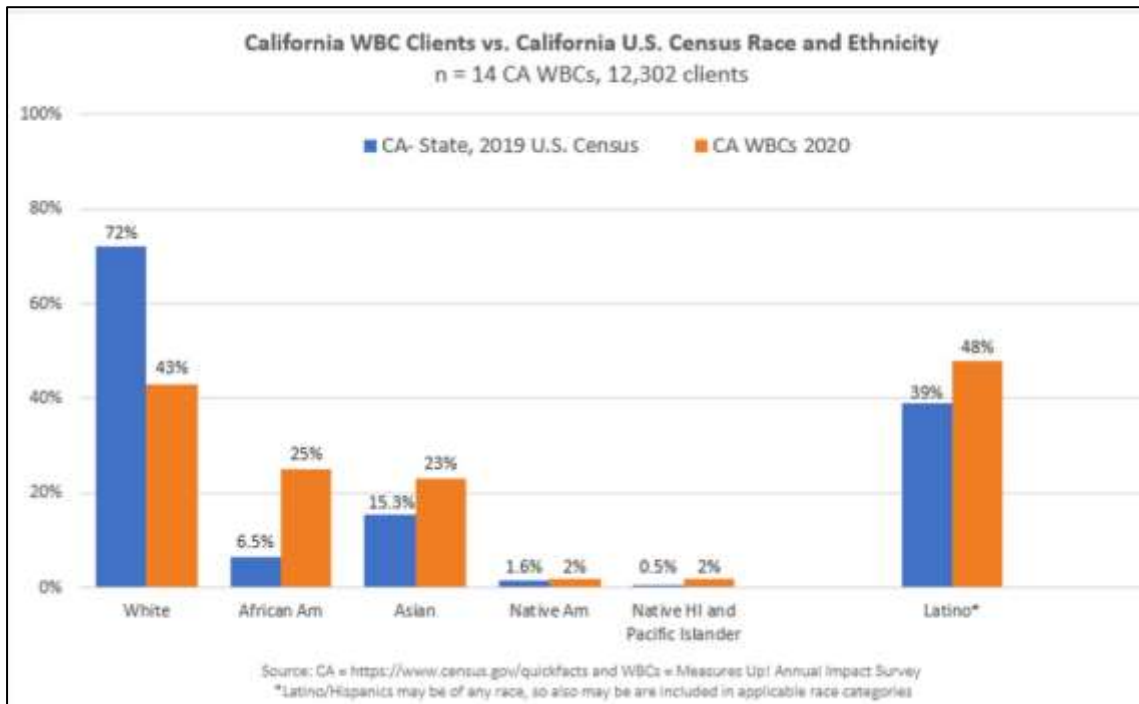

California's Women's Business Centers Reach Underserved Communities

The 16 WBCs serving California are reaching traditionally under-served entrepreneurs.

In 2020, the clients of 14 California WBCs were:

- 77% Women, compared to 50% women in the U.S. national census results for California in 2019
- 57% People of Color (racial and Latino/Hispanic ethnic origin, Latino/Hispanic may be of any race as well)
- 55% from Low Income Households at intake (<80% and below HUD AMI, n = 7 WBCs)

In 2021, 75% (12) of California WBCs provide services in Spanish and English, overall, services are offered in 14 languages.

The Women's Business Centers are funded in part by the U.S. Small Business Administration